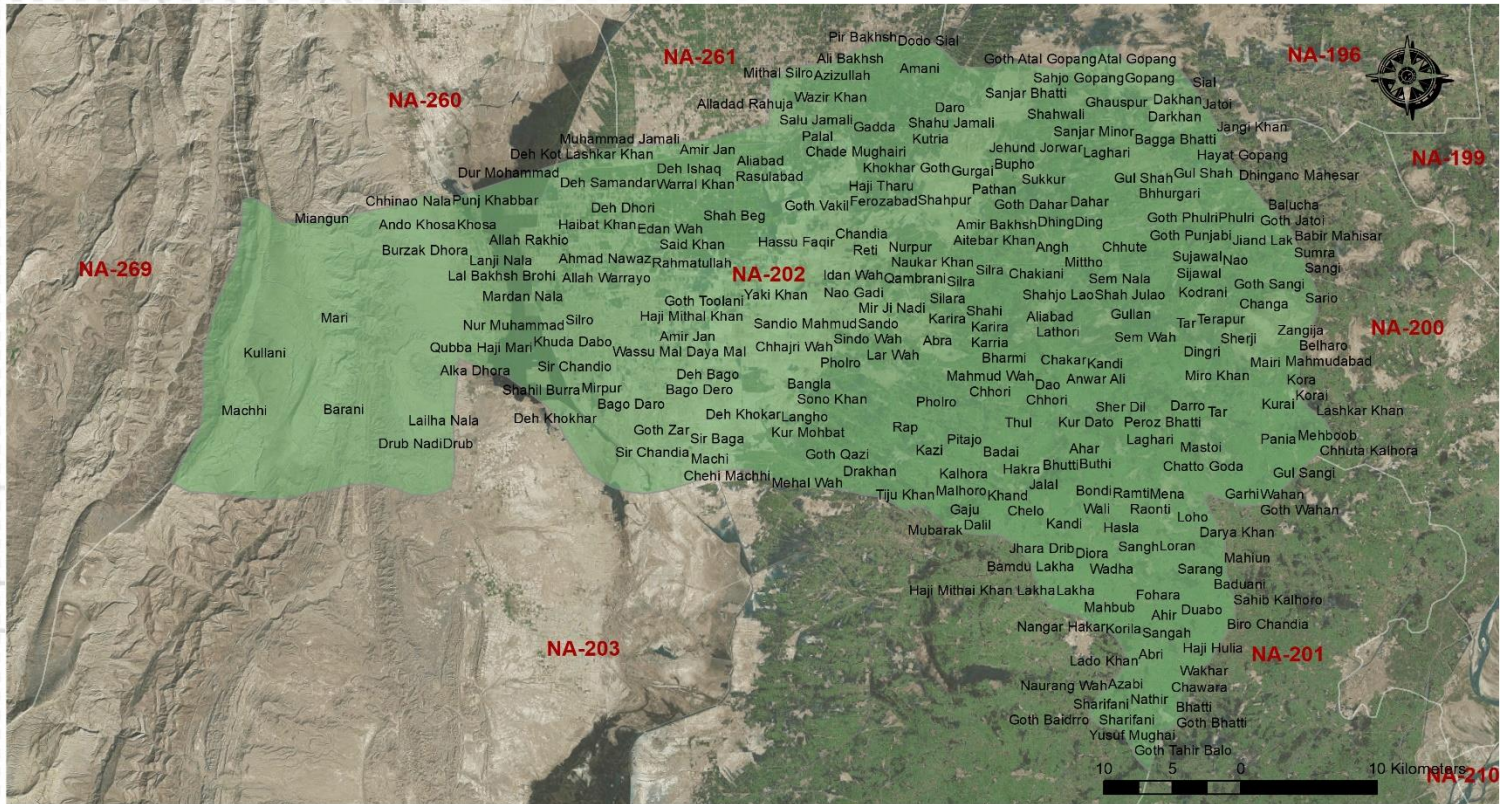

## NA-202 KAMBER SHAHDADKOT-I

### CONSTITUENCY POPULATION

**679,497**